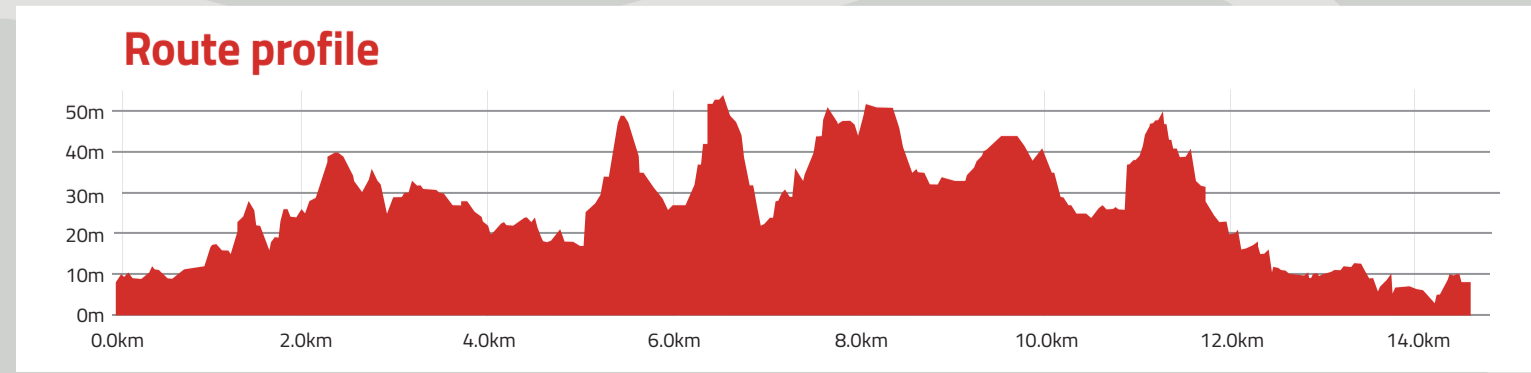

Disclaimer: All information correct at time of going to press. This map is for guidance only. Glasgow City Council accepts no responsibility for any error or misrepresentation contained in the publication and excludes all liability for loss or damage caused by any reliance placed on the information contained in the map.

Contains OS Data © Crown copyright and database rights 2017/2018.